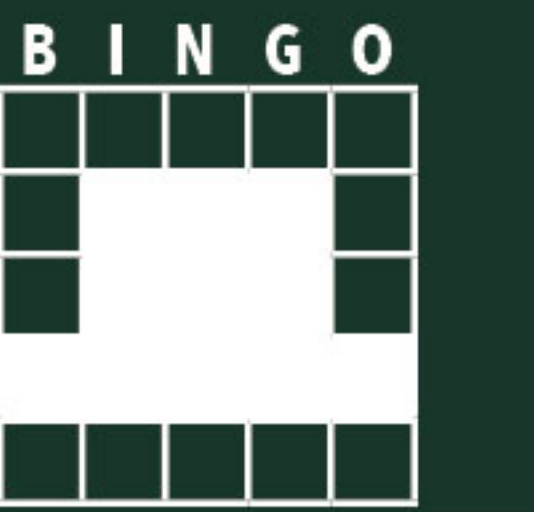

JACKPOT
50% OF JACKPOT
30% OF JACKPOT

PRIZE 60% OF SALES

24 WINFALL - RAILROAD TRACKS

Blue 3-on

PRIZE 60% OF SALES

16#S OR LESS WITH "BIG" JACKPOT
WITH "BI" 50% OF JACKPOT
WITH "B" 30% OF JACKPOT

25 LEPRECHAUN HAT 3 ways

Olive 9-on

PRIZE \$1,199

26 PICTURE THIS

Yellow 3-on

MAJOR JACKPOT POSTED

CONSOLATION PRIZE \$1,000

27 LUCKY LEPRECHAUN 3 ways

Brown 9-on