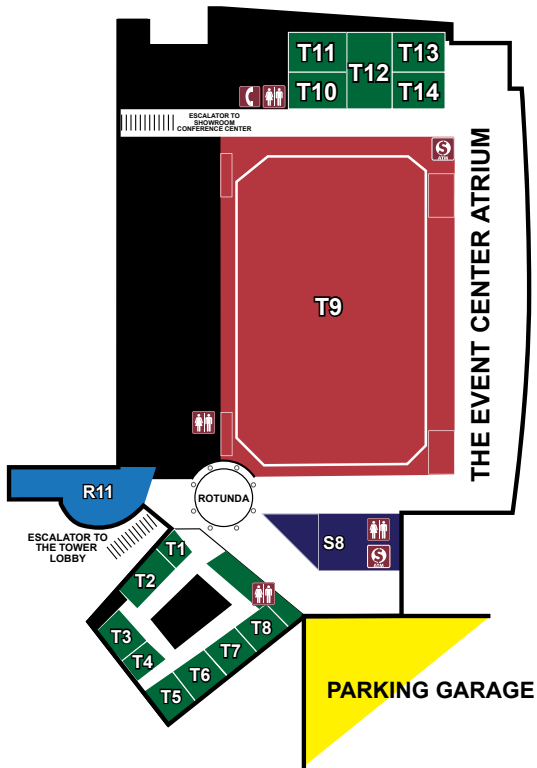

THE EVENT CENTER SECOND FLOOR

CONVENTION CENTER THE TOWER MEETING ROOMS

- T1 BUSINESS CENTER
- T2 MEADOW
- T3 BIRCH
- T4 HAWTHORN
- T5 CEDAR
- T6 WILLOW
- T7 OAK
- T8 BRIAR

ENTERTAINMENT

- T9 THE EVENT CENTER

CYPRESS CONFERENCE AREA

- T10 CYPRESS A
- T11 CYPRESS B
- T12 CYPRESS C
- T13 CYPRESS D
- T14 CYPRESS E

SHENENDOAH CLUBHOUSE

CLUBHOUSE AREA

- S2 THE GRILLE AT SHENENDOAH
- S3 PRO SHOP

CLUBHOUSE CONFERENCE AREA

- S4 APPALACHIAN
- S5 ADIRONDACK
- S6 CATSKILL