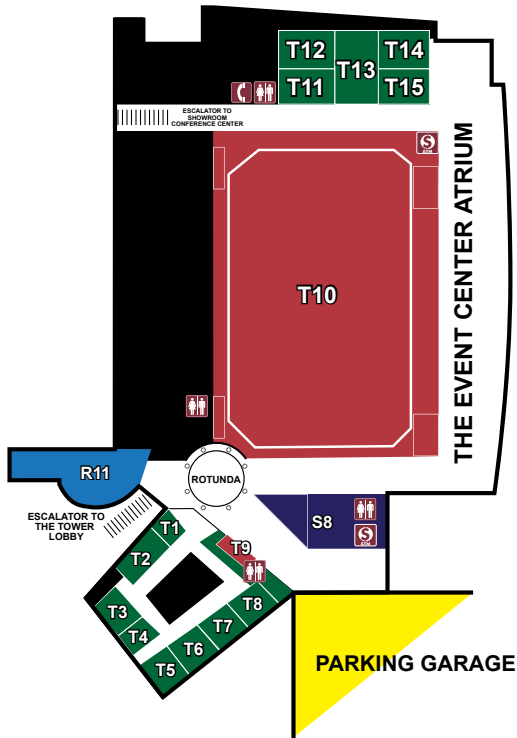

## ENTERTAINMENT

- E1 THE EVENT CENTER
- E2 THE SHOWROOM
- E3 NY REC & SOCIAL CLUB
- E4 TIN ROOSTER DANCEHALL & BBQ
- E5 THE GIG
- E6 TURQUOISE TIGER

## R10 7 KITCHENS

- R11 THE UPSTATE TAVERN
- R12 TS STEAKHOUSE (21<sup>ST</sup> FLOOR OF THE TOWER)
- R13 BAR BLU
- R14 WILDFLOWERS
- R15 THE LODGE BAR
- R16 TOWER LOUNGE
- R17 NY REC & SOCIAL CLUB
- R18 TIN ROOSTER DANCEHALL & BBQ

## RETAIL

- S1 ONEIDA HERITAGE
- S2 POLLY COOPER
- S3 JUNIPER
- S4 REVEL SUPPLY
- S5 WILLOW & JAYE
- S6 THE KIOSK
- S7 SMOKIN' 2
- S8 THE GENERAL STORE
- S9 MR. SHOP

## CONVENTION CENTER THE TOWER MEETING ROOMS

- T1 BUSINESS CENTER
- T2 MEADOW
- T3 BIRCH
- T4 HAWTHORN
- T5 CEDAR
- T6 WILLOW
- T7 OAK
- T8 BRIAR